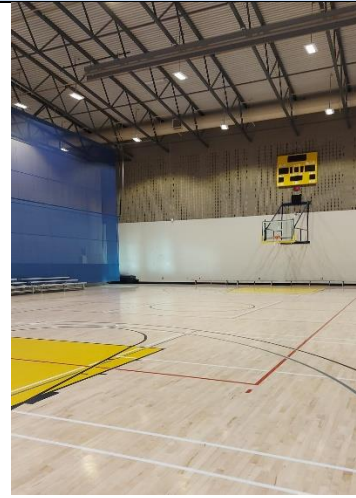

Facility: **VIVO**

Last Updated: Jan12 2023
Who: JB

Address: 11950 Country Village Link NW
Contact/Caretaker:

Photo #3

General Information

Parking: Players may **NOT** park in any reserved parking stall **AT ANY TIME**. Players can park in the main parking lot on the West side of the building.

Entrance: Players should enter from the main entrance on the West side of the building.

Gym Location: Please check in at the front desk, they will grant you access through the glass gates. Go down the ramp, and around the left of the fitness desk. Follow the arrows on the floor around the fitness center, and into the Yellow Gym.

Change room/Washroom: Change Rooms and washrooms are available for use underneath the ramp along the right hand wall opposite the gym.

Floor: Wood, court lines black

Equipment

Sport Specific Equipment Location and details: Equipment for each session should be set up by Vivo Staff.

Gym Set-up

Basketball

Court Lines: Black

Player Benches: Far wall has bleachers

Floor Hockey:

Nets:

Creases: Corner Boards:

Player Benches:

Obstructions:

Important Notes

Please be careful with gym bags when entering the glass gates at the front.
Please be respectful of space.

www.CalgarySportsClub.com
Unit 180 - 4411 6th Street SE, Calgary, AB, T2G 4E8
403-244-PLAY(7529)