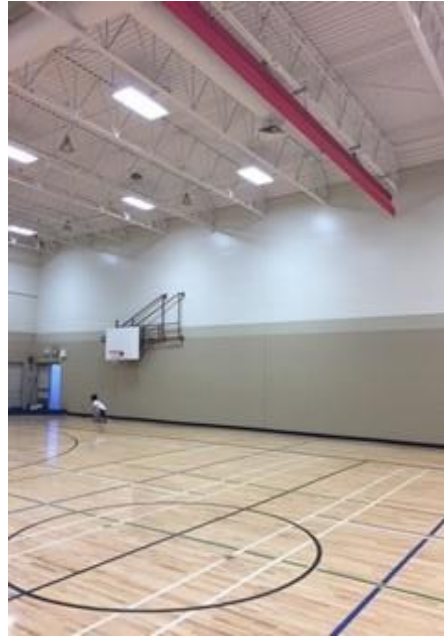

Facility: Trico Centre

Last Updated: April 22nd,
2019
Who: JA

Address: 11150 Bonaventure Drive SE
Contact/Caretaker: Front Desk/Fitness Centre

Photo #1 – Net locations.

Photo #2 – Photo of the gym space.
Red Divider – DB. Black lines – BB.

Photo #3 – Corner benches used in all corners.

General Information

Parking: Players can park in the parking lot on the West of the facility. This is a multi-purpose facility so parking can be limited.

Entrance: Players should enter through the main doors located on the SW end of the building. Once inside the building, head down the ramp to the right as you enter the main doors. As you get to the bottom of the ramp, there will be a fitness desk. Tell them you are with the CSSC and you will gain entry through the gate on the right.