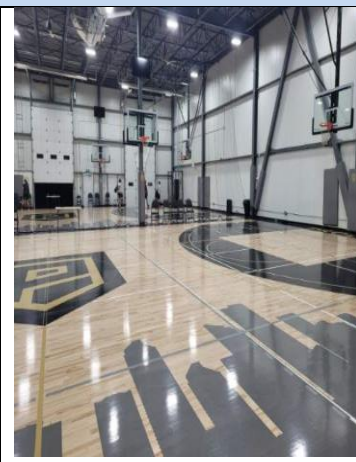

Facility: Prolific Sports House

Last Updated: June 6 2024
Who: JB

Address: 8489 40th Street S.E. T2C 2P1

Contact/Caretaker: Staff on site.

Photo #1 – Panoramic photo of the entire facility.

Photo #2

Photo #3

General Information

Parking: You can park in front of Prolific Sports House on the North side of the building.

Entrance: Enter through the main doors located on the Northwest side of the building. If full, you can park on the South side of the building

Gym Location: Gym 1 is the closest to the entrance door and Gym 2 is at the back.

Change room/Washroom: Bathrooms are located right by the entrance to the facility.

Equipment

Sport Specific Equipment Location and details: No equipment is kept at the facility. However, players are more than welcome to utilize the 'warm-up' nets before their game.