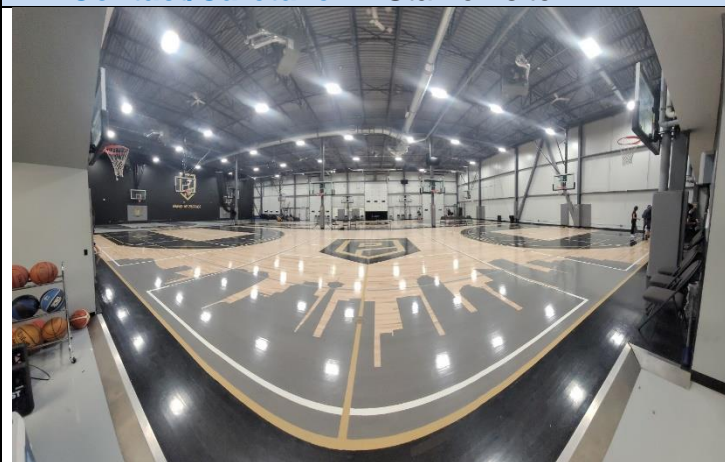

Facility: Prolific Sports House

Last Updated: June 6 2024
Who: JB

Address: 8489 40th Street S.E. T2C 2P1

Contact/Caretaker: Staff on site.

Photo #1 – Panoramic photo of the entire facility.

Photo #2

Photo #3

General Information

Parking: You can park in front of Prolific Sports House on the North side of the building.

Entrance: Enter through the main doors located on the Northwest side of the building. If full, you can park on the South side of the building

Gym Location: Gym 1 is the closest to the entrance door and Gym 2 is at the back.

Change room/Washroom: Bathrooms are located right by the entrance to the facility.

Equipment

Sport Specific Equipment Location and details: No equipment is kept at the facility. However, players are more than welcome to utilize the 'warm-up' nets before their game.