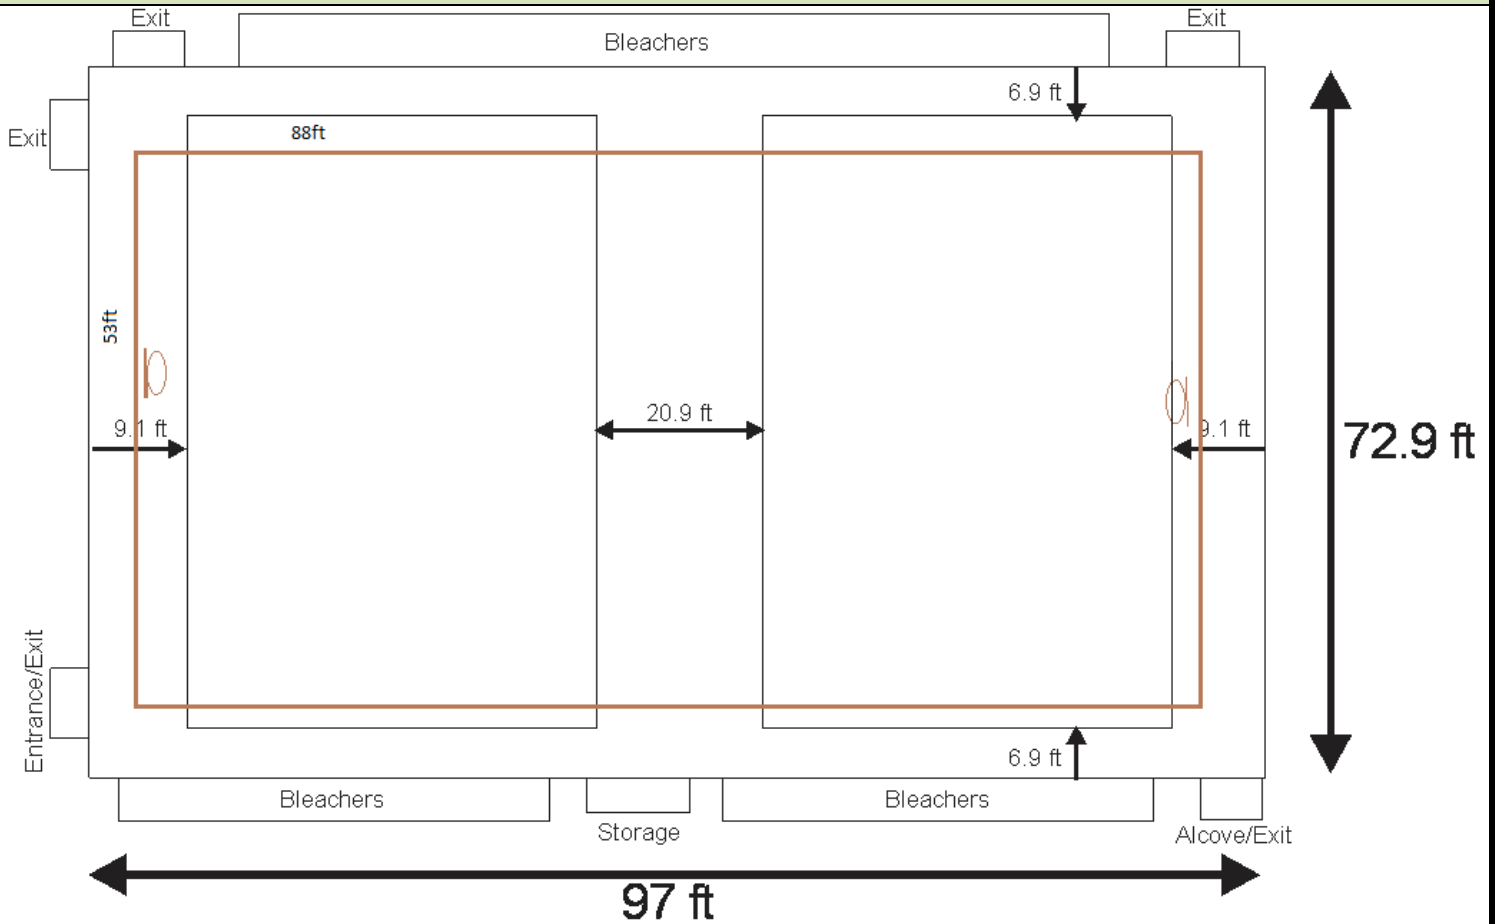

Step 3: The side of the net with the long wire attached is for the post with the top crank. Attach this net to the post and then clip the bottom wire to the other posts rope.

Step 4: Crank the top and bottom cranks until the net is tight and even.

Step 5: Repeat these steps for the other court.

Basketball

Court Lines: Black basketball court lines easily identifiable in this gym.

Player Benches: Players can sub out along any wall, outside of the area of play. Please do not pull out the bleachers.

These hoops are full-sized regulation with break-away rims. This gym does have a 3 pt line.

www.EdmontonSportsClub.com
17406 106a Ave, Edmonton, AB, T5S 1E6
780.429.GAME(4263)

Set-up Diagram

Important Notes