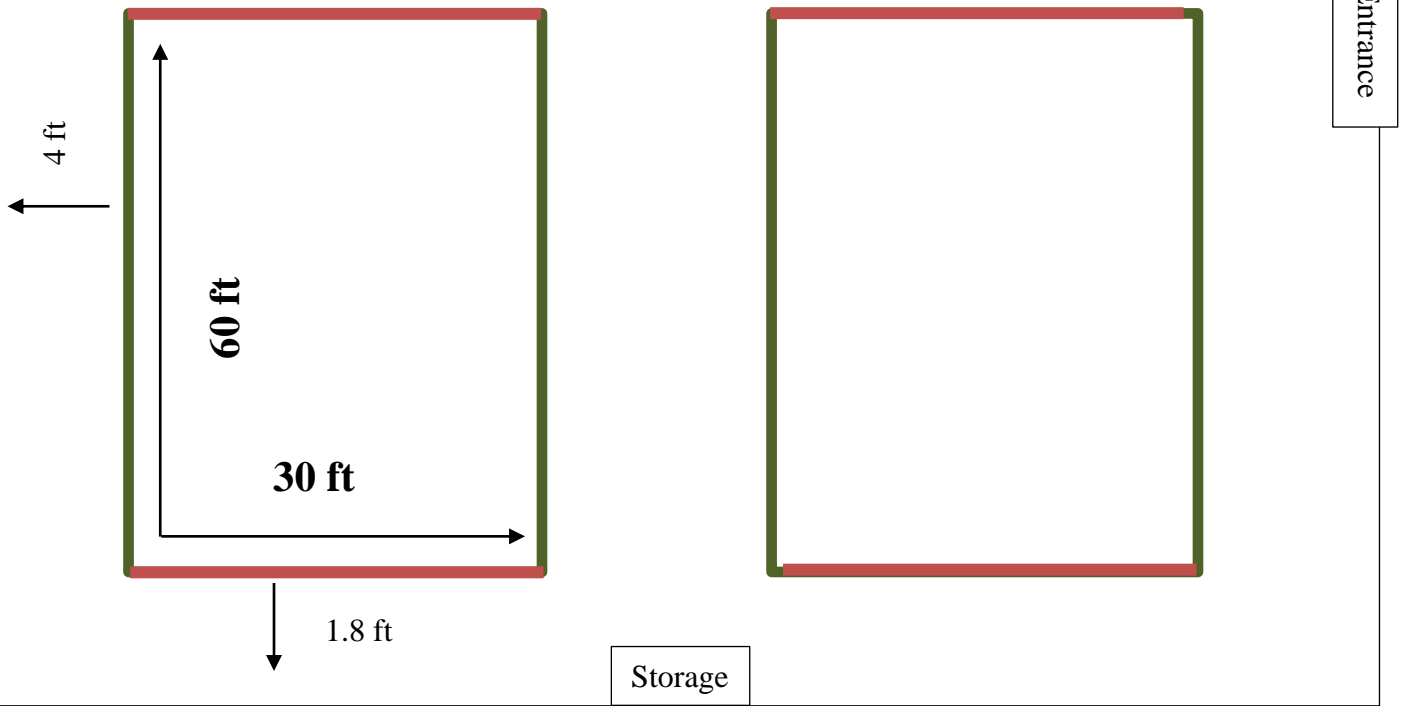

Floor: Volleyball court lines are green on the sides and red on the ends.

Equipment

Sport Specific Equipment Location and details: All equipment is stored in the equipment room on the left side of the gym (double doors). Volleyball nets are hung up on the wall on your left-hand side, and volleyball poles should be stored on the ground in front of the nets. Badminton poles are against the side wall, beside the blue mats, to the left when you enter the storage room.

Gym Set-up

Volleyball

Step 1: Set up the posts in the post holes.

Step 2: Clip the tops on the posts.

Step 3: Clip the bottoms to the posts and tighten.

Step 4: Do not over tighten the nets.

Set-up Diagram

Important Notes