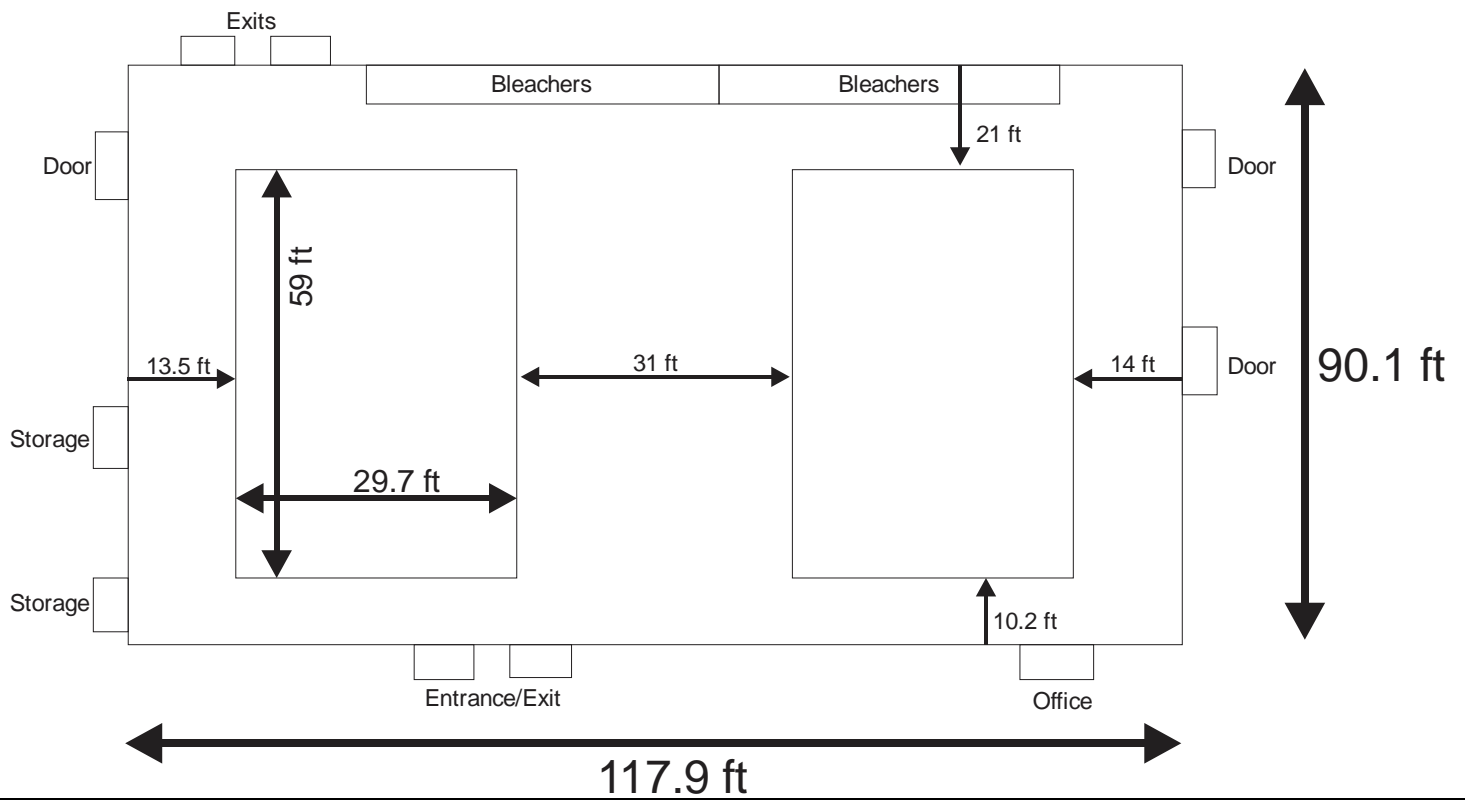

Important Notes

PLEASE DO NOT OVER-TIGHTEN THE NETS!

The bleachers fold away and the basketball nets are retractable.