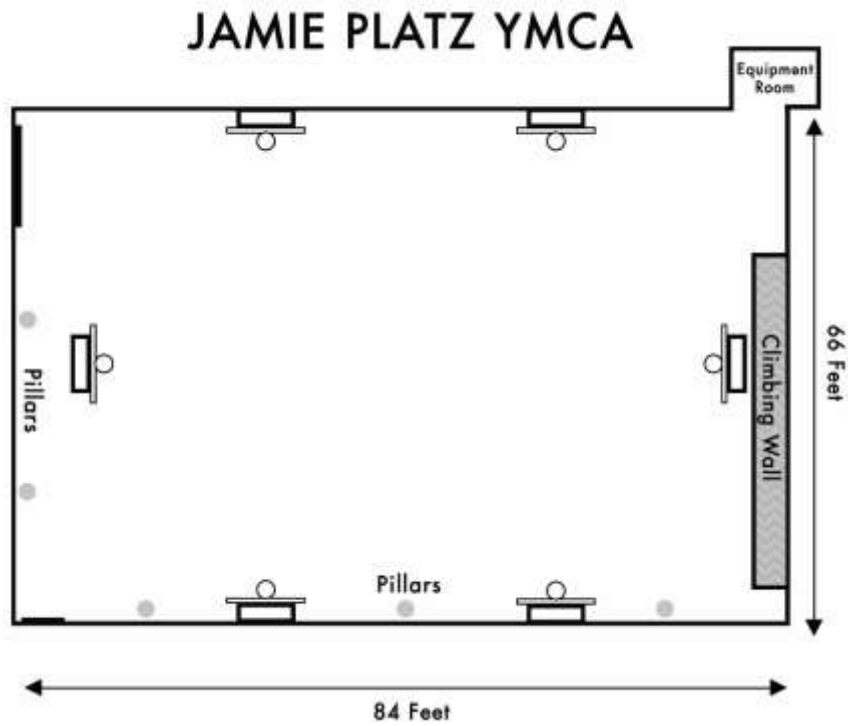

Set-up Diagram

Important Notes

If there is programming in the gym when you arrive, please wait for that to finish before entering the gym.