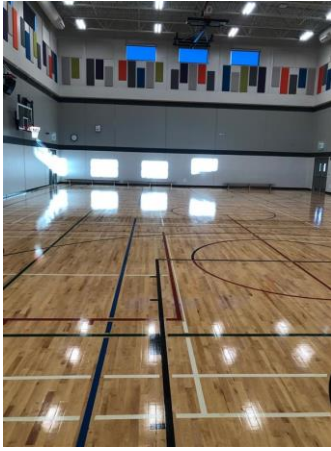

Facility: **Divine Mercy Elementary School**

Last Updated: **September 14, 2023**
Who: **SR**

Address:

Contact/Caretaker:

Photo #1

General Information

Parking: Players can park in the lot located to the west of the school.

Entrance: The EC can ring the buzzer at the front door and the janitor will let all players in through this entrance. Once inside, the EC/players will have to monitor the front door to let players in. All players should exit through this door as well.

Gym Location: Players can enter through the front doors. The gym is located down the hall at the back of the school.

Change room/Washroom: There is a washroom located inside the gym. Please use this fill up water bottles as well.

Floor: Floors are hardwood with blue lines for volleyball, white lines for badminton, and black lines for basketball.

Equipment

Sport Specific Equipment Location and details:

The school will leave equipment out for our players. Please take down equipment and leave it where you found it.

Gym Set-up

Volleyball:

Step 1: Setup poles into the proper holes. The holes have a gold cover. Make sure you have 1 pole with a crank and 1 pole without a crank for each court.

Step 2: Make sure poles are set to the proper height. They should be set to Men's height (approx. 8ft).

Step 3: Attach the top of the net to the poles, by putting the rope over the pulley and attaching one side to the crank and the other side to the pole.

Step 4: Attach the bottom of the nets to each pole. Tighten with the crank.

Badminton:

Step 1: Setup poles into the proper holes. The holes have a gold cover.

www.EdmontonSportsClub.com
17406 106a Ave, Edmonton, AB, T5S 1E6
780.429.GAME(4263)