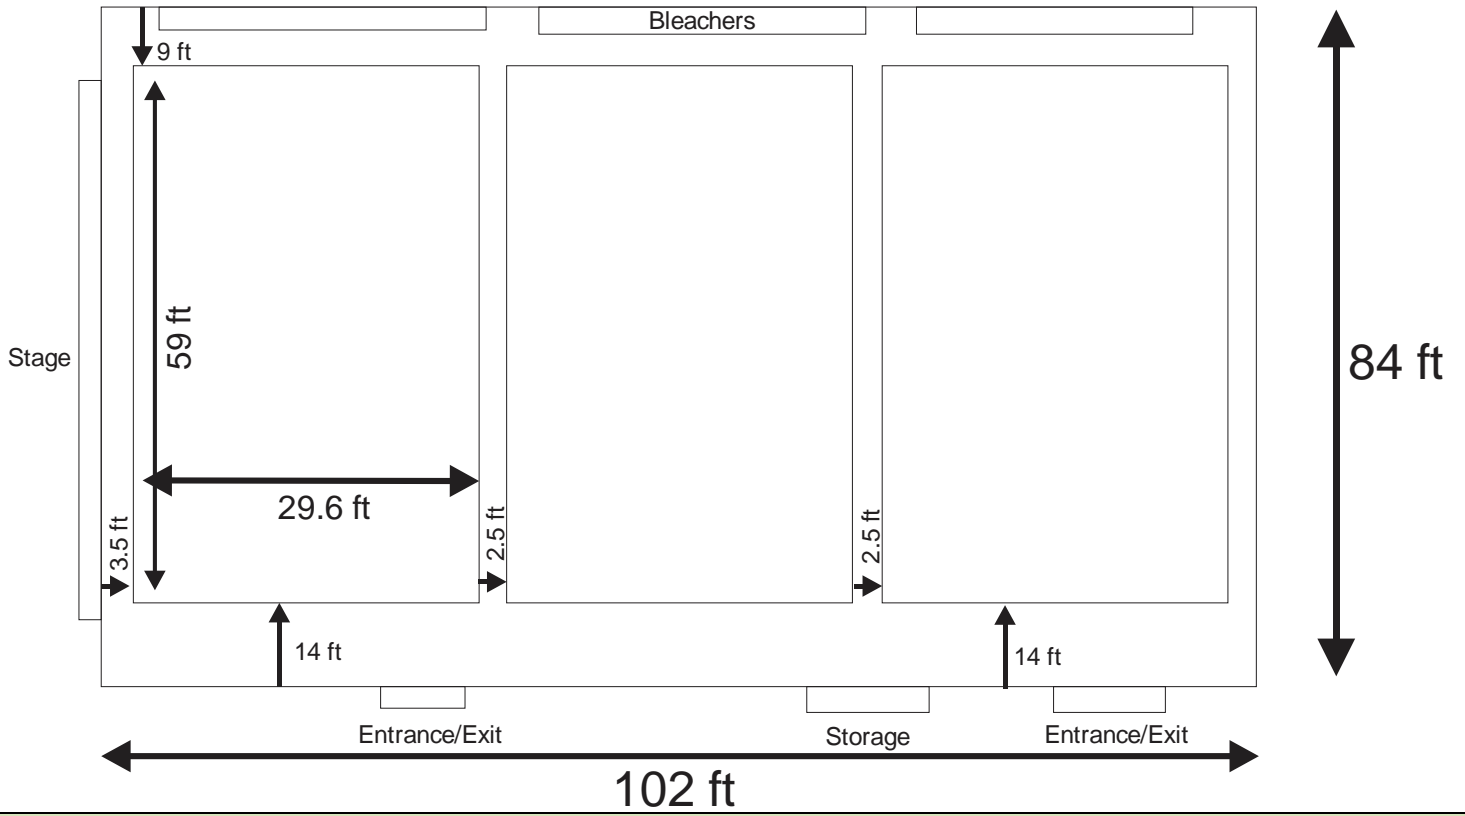

Set-up Diagram

Important Notes