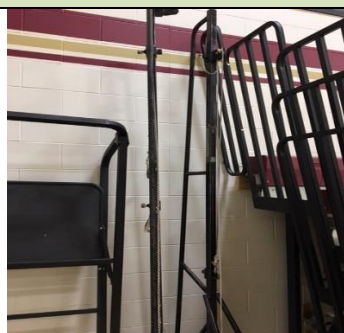

Facility: **Archbishop O'Leary H.S.**

Last Updated: **Sep 28, 2018**
Who: **PA**

Address: **8760 132 Ave**

Contact/Caretaker:

Taken from Southwest corner

Taken from Northwest corner

Volleyball posts in Northwest corner of gym

Gym Location: Inside the entrance immediately turn right and go down the hall. Go past the office and the gym will be on the right.

Change room/Washroom: Players can change in the washrooms that are located just past the gym. Instead of turning right at the gym keep walking and both male and female washrooms will be on the right side of the hallway.

Floor: There floor is hardwood. Volleyball court lines are the hollow grey lines.

Equipment

Sport Specific Equipment Location and details: The volleyball posts are found on the West and East side of the bleachers along South wall. The nets are inside an alcove located in the Southeast corner of the gym.

Gym Set-up

Volleyball

Step 1: Take a set of posts from one of the corners of the gym. Place the post with only one attachment end closest to the wall with the other one being place on side not closest to the wall.