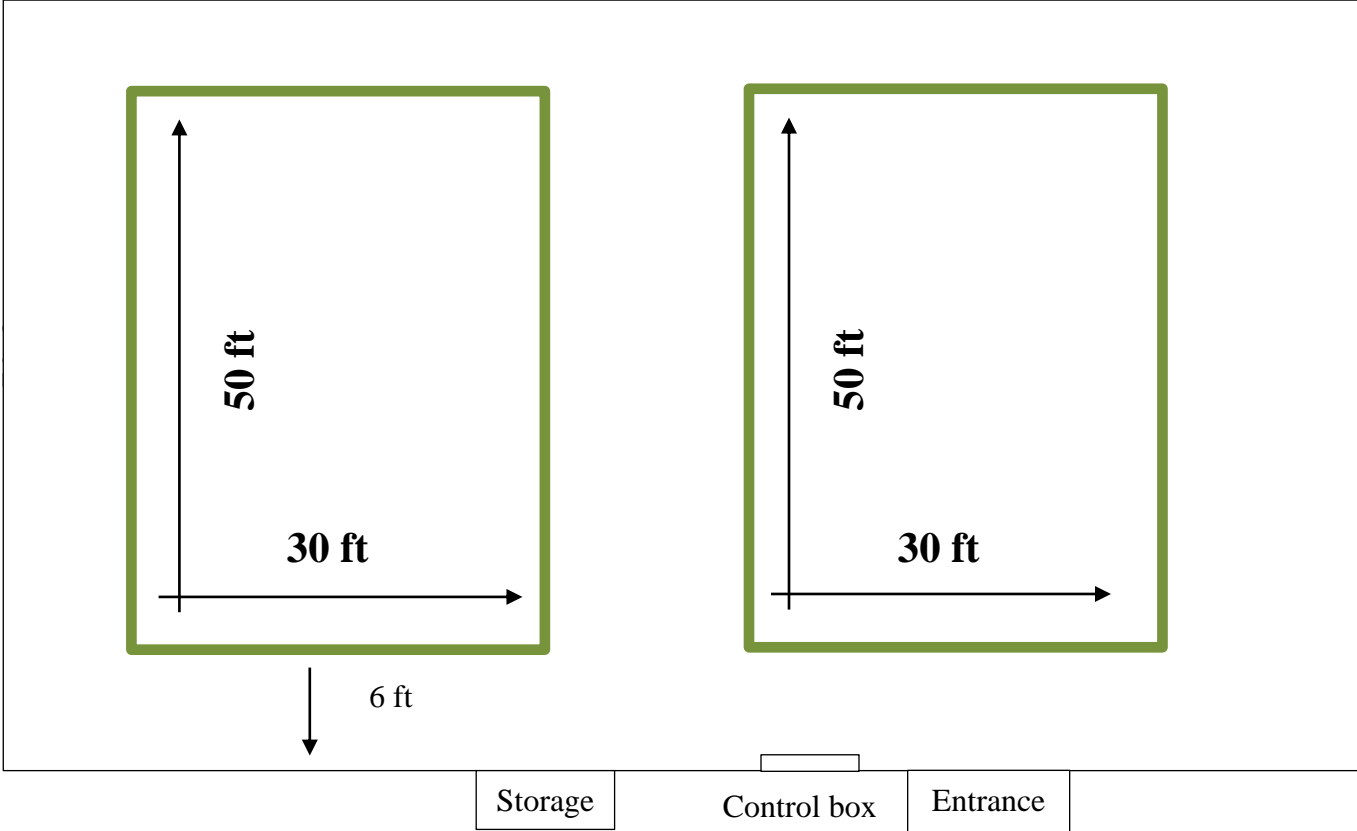

Important Notes & Set-up Diagram

Players only have access to the gym and the change rooms/washrooms.