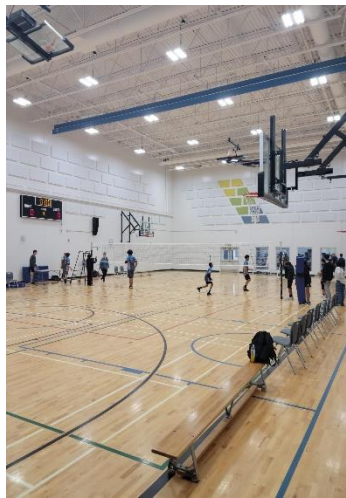

Facility: **Alex Janvier**

Last Updated: **Feb 7, 2024**
Who: **SR**

Address: 9535 167 St NW, Edmonton, AB T5P 1W8

Contact/Caretaker:

Photo #1

Photo #2

Photo #3

Photo #4