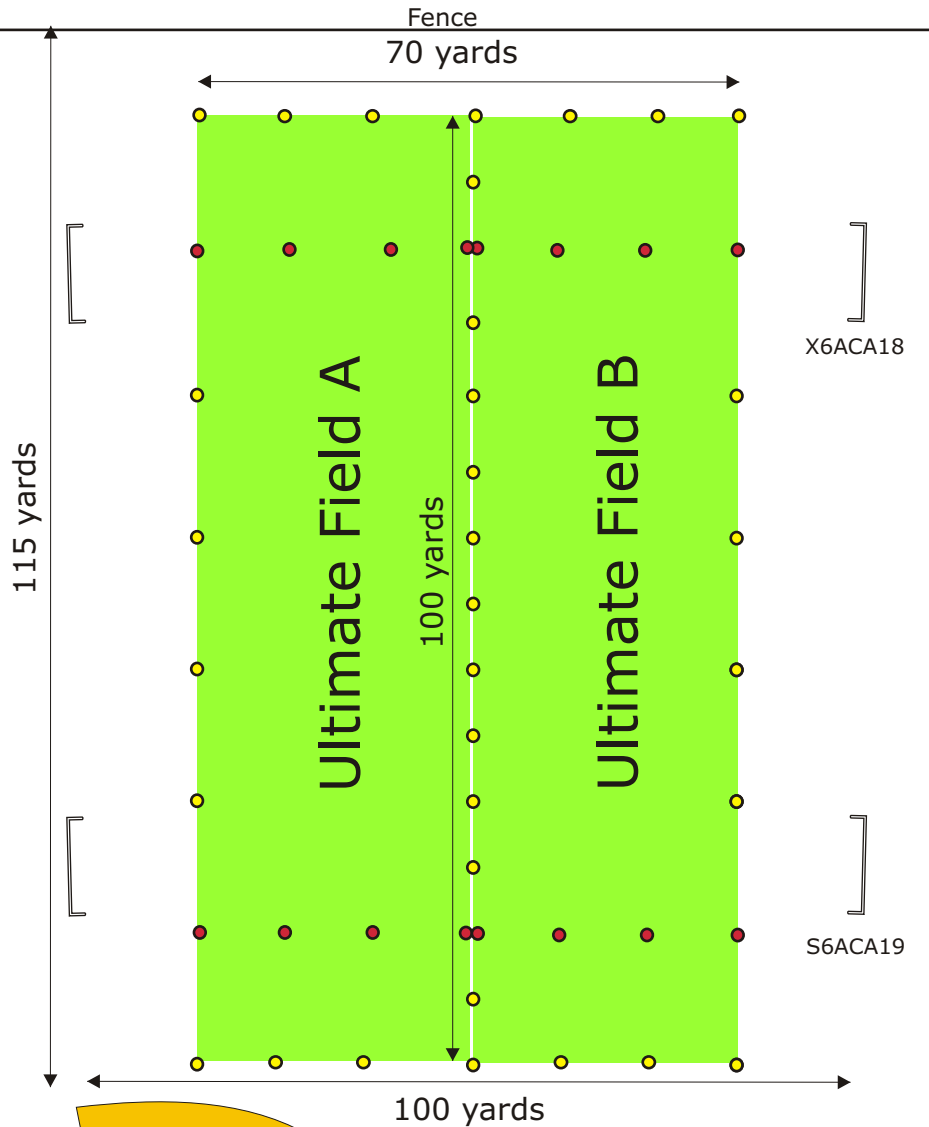

# Ultimate Set-up

St. Matthews

Heritage Dr. / Fairmount Dr. SE

## NOTES

Set up the field going North-South across the football and soccer field (We have rented both) Be sure to allow ample space between the sidelines and the goal posts. Do not intersect the shale of the baseball diamond.

Heritage Drive

Play Area

Alley

North