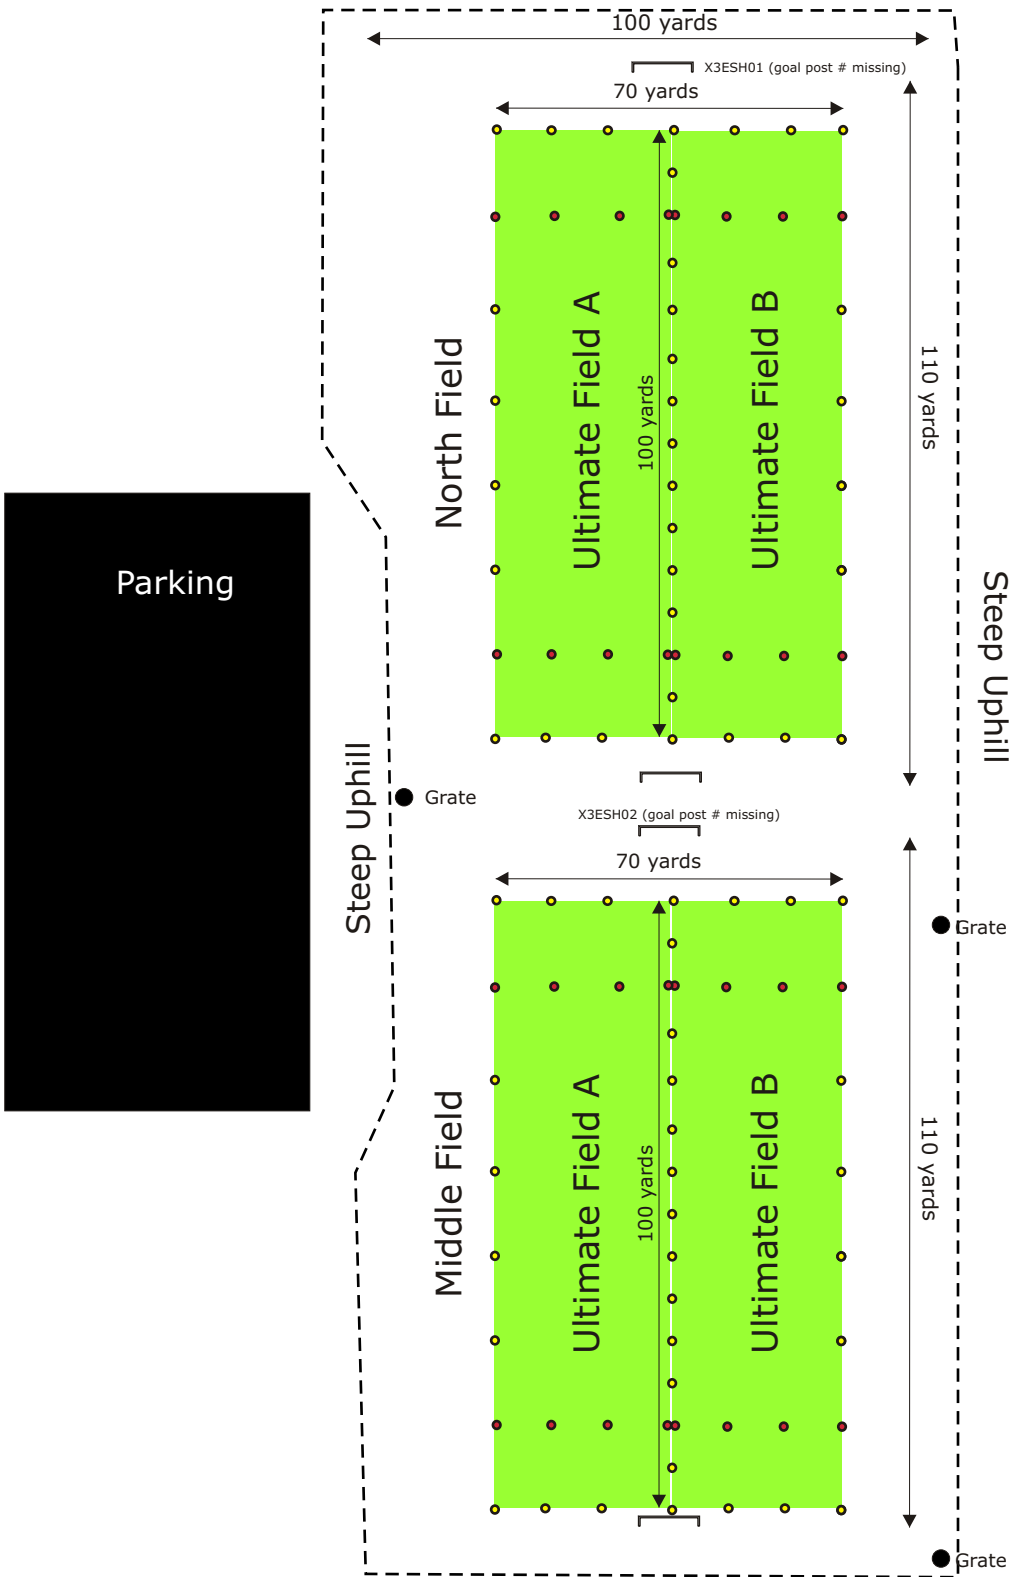

Ultimate Set-up

East Shepard Dry Pond

44St 118Ave SE

NOTES
As of July 2008 the goal posts were unmarked at these fields. The CSSC rents the North field although it is sometimes preferable to set-up on the green space south of the fields.

South Fields
↓

Continued on Page 2

Ultimate Set-up

East Shepard Dry Pond

44St 118Ave SE

NOTES
 As of July 2008 the goal posts were unmarked at these fields. The CSSC rents the North field although it is sometimes preferable to set-up on the green space south of the fields.