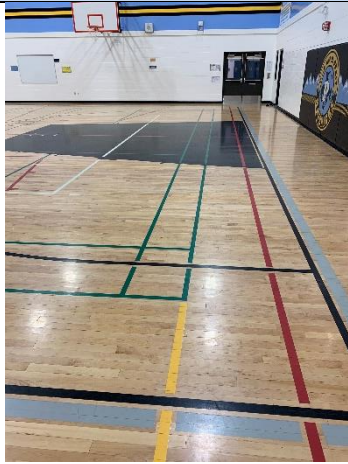

**Facility:** William D Pratt School

Last Updated: Apr 12  
2019  
Who: MS

**Address:** 9850 Royal Oak Way NW, Calgary, AB T3G 0A4

**Contact/Caretaker:**

Photo #1

Photo #2

Photo #3

Photo #4