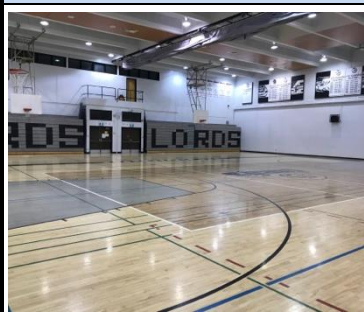

Facility: Lord Beaverbrook – Main (H.S.)

Last Updated: May 8, 2023
Who: JB

Address: 9019 Fairmount Drive SE

Contact/Caretaker:

Photo #1

Photo #2

Photo #3

Photo #4