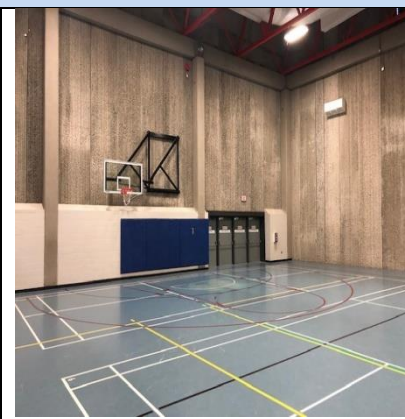

Facility: Southland Leisure Centre

Last Updated: **March 9th, 2022**
Who: **JA**

Address: 2000 D Southland Drive S.W Calgary, AB.

Contact/Caretaker: Staff on site.

Photo #3

General Information

Parking: Park in the main parking lot that is located on the southside of the building.

Entrance: There are two main entrances for the leisure centre. As you approach the southside of the building, you will want to access the door on the left. The door on the right is for access to the arena.

Gym Location: As you enter the facility, proceed to the main desk which will be straight ahead. Mention you are here for a CSSC booking and they will grant you access. Follow the hallway and the gym will be on the right-hand side. This is a large gym that is split into two. Unless otherwise specified, we will always use the North gym which is the furthest from the entrance on the other side of the curtain.

Change room/Washroom: Change rooms and bathrooms are available and are located on the left as you gain entry. There are also some washrooms on the right as you approach the gym.

Equipment

Sport Specific Equipment Location and details: Southland Leisure Centre will take care of the set-up for bookings. GC/ECs are responsible for bringing balls, racquets, etc.

Important Notes

There is staff on site if any issues come up throughout the evening (ex: ice needed for an injury).