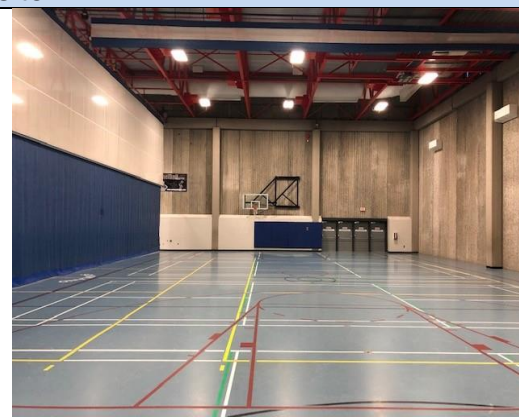

Facility: Southland Leisure Centre

Last Updated: **March 9th, 2022**
Who: **JA**

Address: 2000 D Southland Drive S.W Calgary, AB.

Contact/Caretaker: Staff on site.

Photo #2

General Information

Parking: Park in the main parking lot that is located on the southside of the building.

Entrance: There are two main entrances for the leisure centre. As you approach the southside of the building, you will want to access the door on the left. The door on the right is for access to the arena.

Gym Location: As you enter the facility, proceed to the main desk which will be straight ahead. Mention you are here for a CSSC booking and they will grant you access. Follow the hallway and the gym will be on the right-hand side. This is a large gym that is split into two. Unless otherwise specified, we will always use the North gym which is the furthest from the entrance on the other side of the curtain.

Change room/Washroom: Change rooms and bathrooms are available and are located on the left as you gain entry. There are also some washrooms on the right as you approach the gym.

Equipment

Sport Specific Equipment Location and details: Southland Leisure Centre will take care of the set-up for bookings. GC/ECs are responsible for bringing balls, racquets, etc.

Important Notes

There is staff on site if any issues come up throughout the evening (ex: ice needed for an injury).