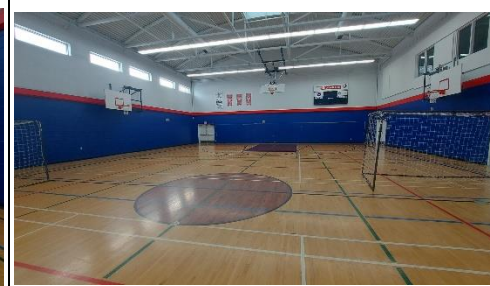

Facility: Lycée International de Calgary

Last Updated: Oct 10 2023
Who: JB

Address: 4099 Garrison Blvd SW

Contact/Caretaker:

Photo #3

General Information

Parking: Players can park in the parking lot out front of the school in any non-reserved spot, or any legal street parking.

Entrance: Enter at the side of the building along Garrison Blvd. There will be double doors, and a security person stationed at the desk inside.
Each player must check in individually upon arrival at the facility with the security personnel at the desk.

Gym Location: The gym is located down the hallway from the entrance off Garrison Blvd. The route to the gym should be roped off so players will not get lost on the way there.
Please do not wonder the hallways.

Change room/Washroom: There are change rooms inside the gym, on the near wall.
Washrooms are located directly outside the gym on the right-hand side (when exiting).

Equipment

Sport Specific Equipment Location and details:

Pickleball:

The nets are under the stage, in the far-right hand door. The building monitor will pull them out before the rental. There are descriptions for set-up inside each bag. Please put them back at the end of the night.

Gym Set-up

Important Notes

Ensure you are checking in individually at the door upon entering.

www.CalgarySportsClub.com
Unit 180 - 4411 6th Street SE, Calgary, AB, T2G 4E8
403-244-PLAY(7529)