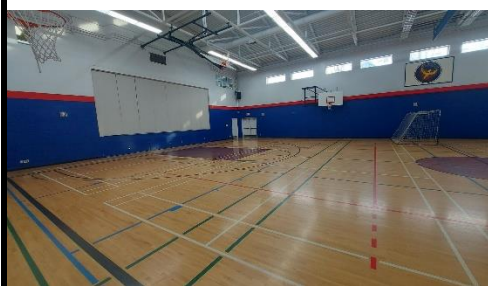

Facility: Lycée International de Calgary

Last Updated: Oct 10 2023
Who: JB

Address: 4099 Garrison Blvd SW

Contact/Caretaker:

Photo #1

General Information

Parking: Players can park in the parking lot out front of the school in any non-reserved spot, or any legal street parking.

Entrance: Enter at the side of the building along Garrison Blvd. There will be double doors, and a security person stationed at the desk inside.
Each player must check in individually upon arrival at the facility with the security personnel at the desk.

Gym Location: The gym is located down the hallway from the entrance off Garrison Blvd. The route to the gym should be roped off so players will not get lost on the way there.
Please do not wonder the hallways.

Change room/Washroom: There are change rooms inside the gym, on the near wall.
Washrooms are located directly outside the gym on the right-hand side (when exiting).

Equipment

Sport Specific Equipment Location and details:

Pickleball:

The nets are under the stage, in the far-right hand door. The building monitor will pull them out before the rental. There are descriptions for set-up inside each bag. Please put them back at the end of the night.

Gym Set-up

Important Notes

Ensure you are checking in individually at the door upon entering.

www.CalgarySportsClub.com
Unit 180 - 4411 6th Street SE, Calgary, AB, T2G 4E8
403-244-PLAY(7529)